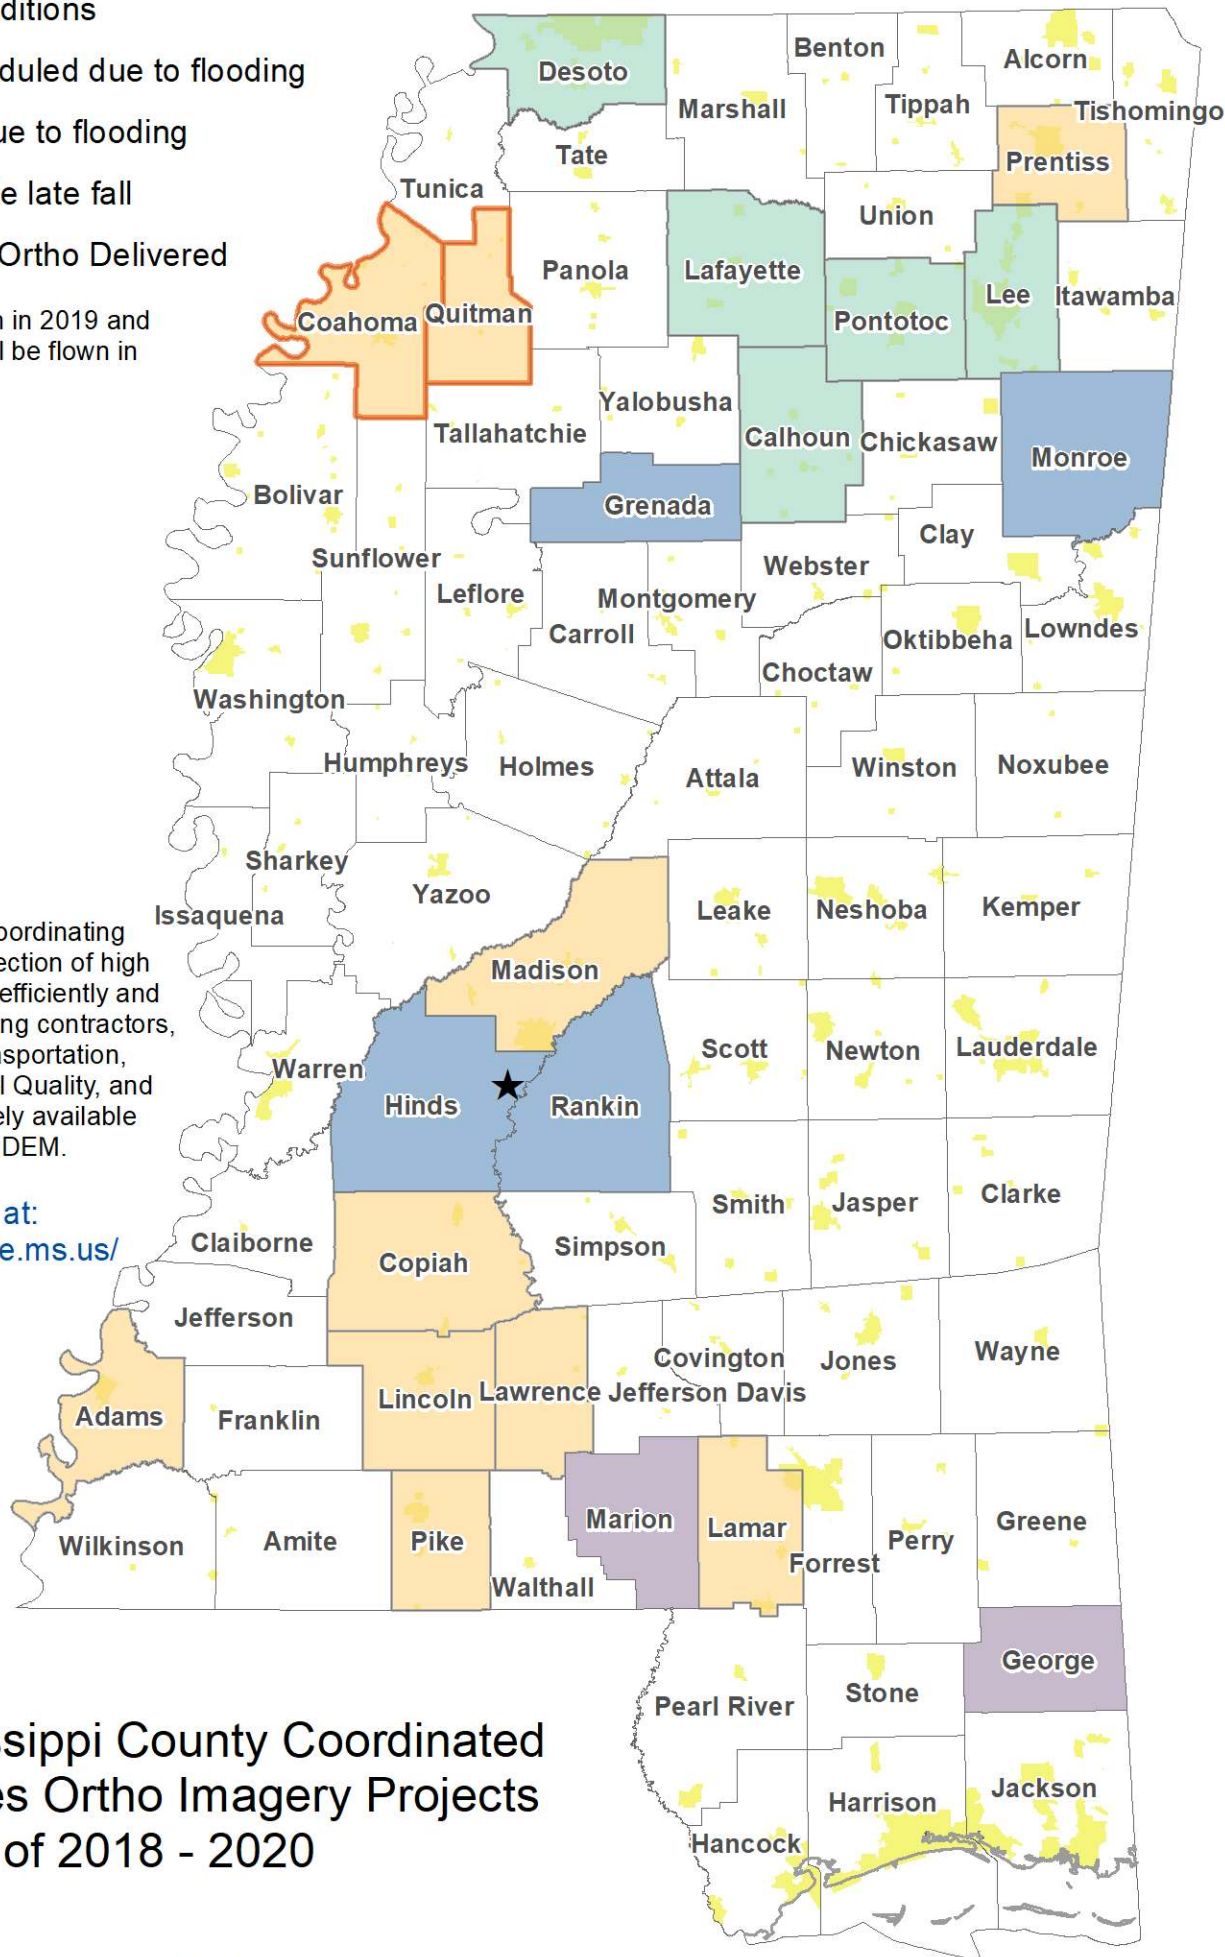

- 2020 New Additions
- 2020 Rescheduled due to flooding
- 2020 Refly due to flooding
- 2019 Available late fall
- 2018 MDEM Ortho Delivered

Grenada 6 inch was flown in 2019 and delivered. The 12 inch will be flown in 2020.

The Mississippi GIS/RS Coordinating Council organized the collection of high resolution county imagery efficiently and economically by coordinating contractors, counties, MS Dept. of Transportation, MS Dept. of Environmental Quality, and NRCS. The imagery is freely available to the public as a part of MDEM.

Free downloads at:
<https://www.maris.state.ms.us/>

Mississippi County Coordinated Hi-Res Ortho Imagery Projects of 2018 - 2020